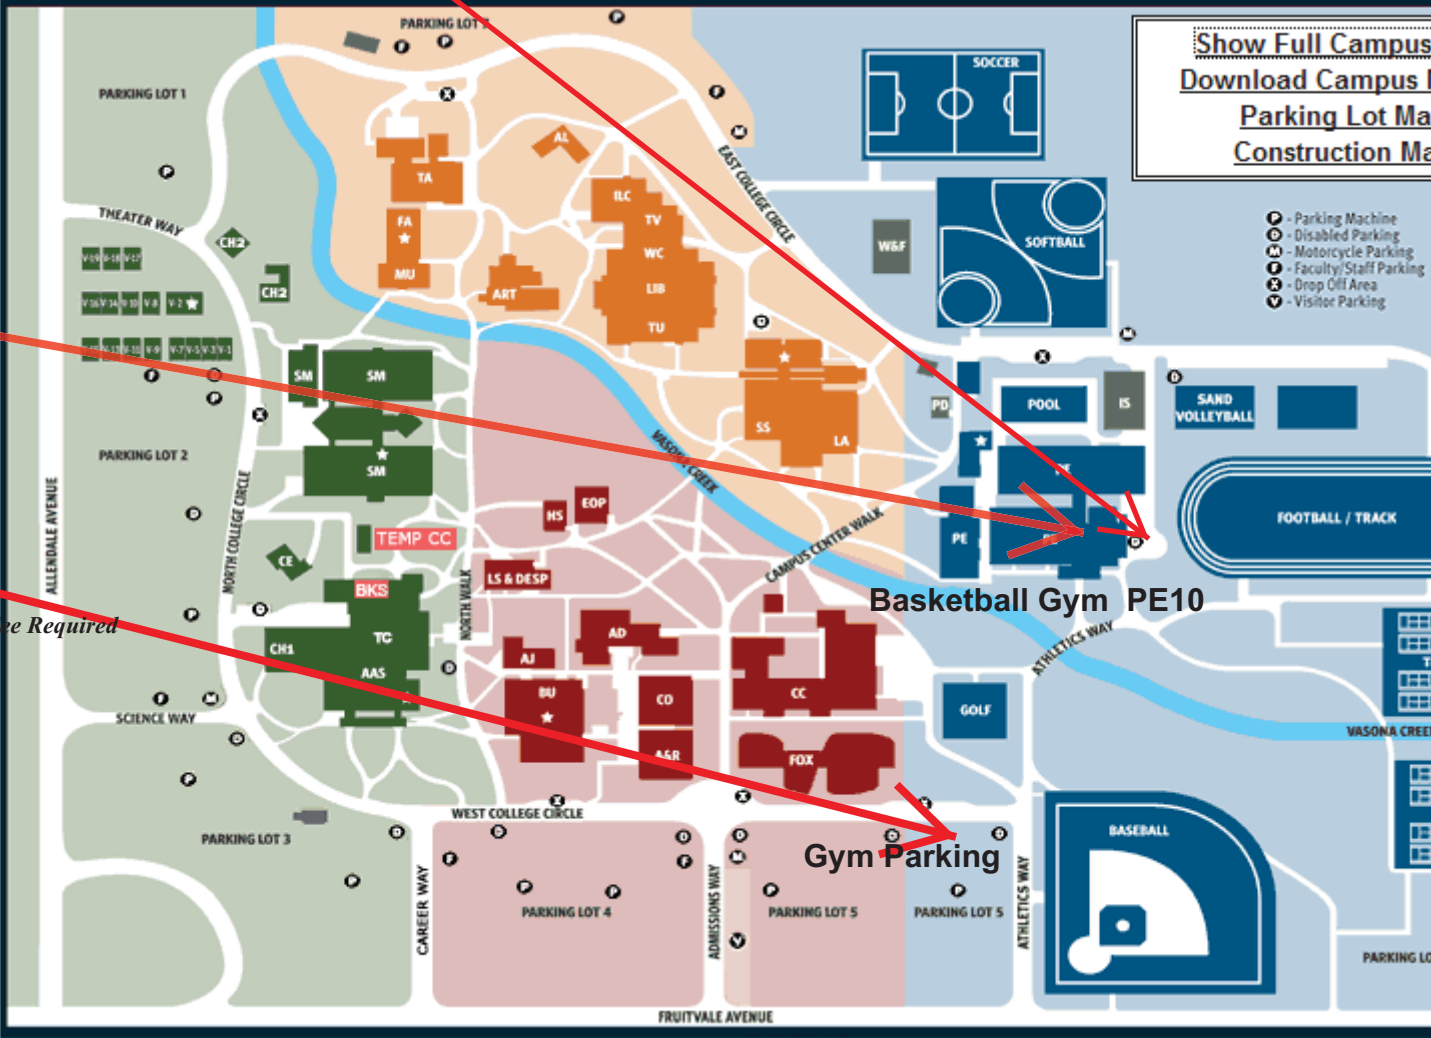

NOTE THAT \$2 PARKING PERMITS ARE REQUIRED 7 DAYS A WEEK fine = \$35

Player Drop Off & Pickup

NOTE THAT \$2 PARKING PERMITS ARE REQUIRED 7 DAYS A WEEK fine = \$35

GYM

PARKING

\$2 Daily parking Fee Required